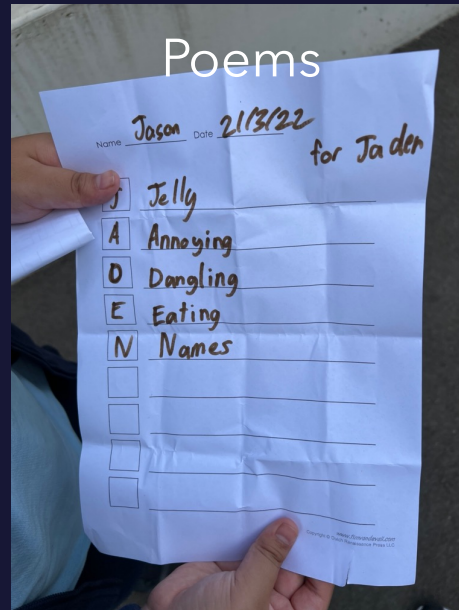

Chess

Poems